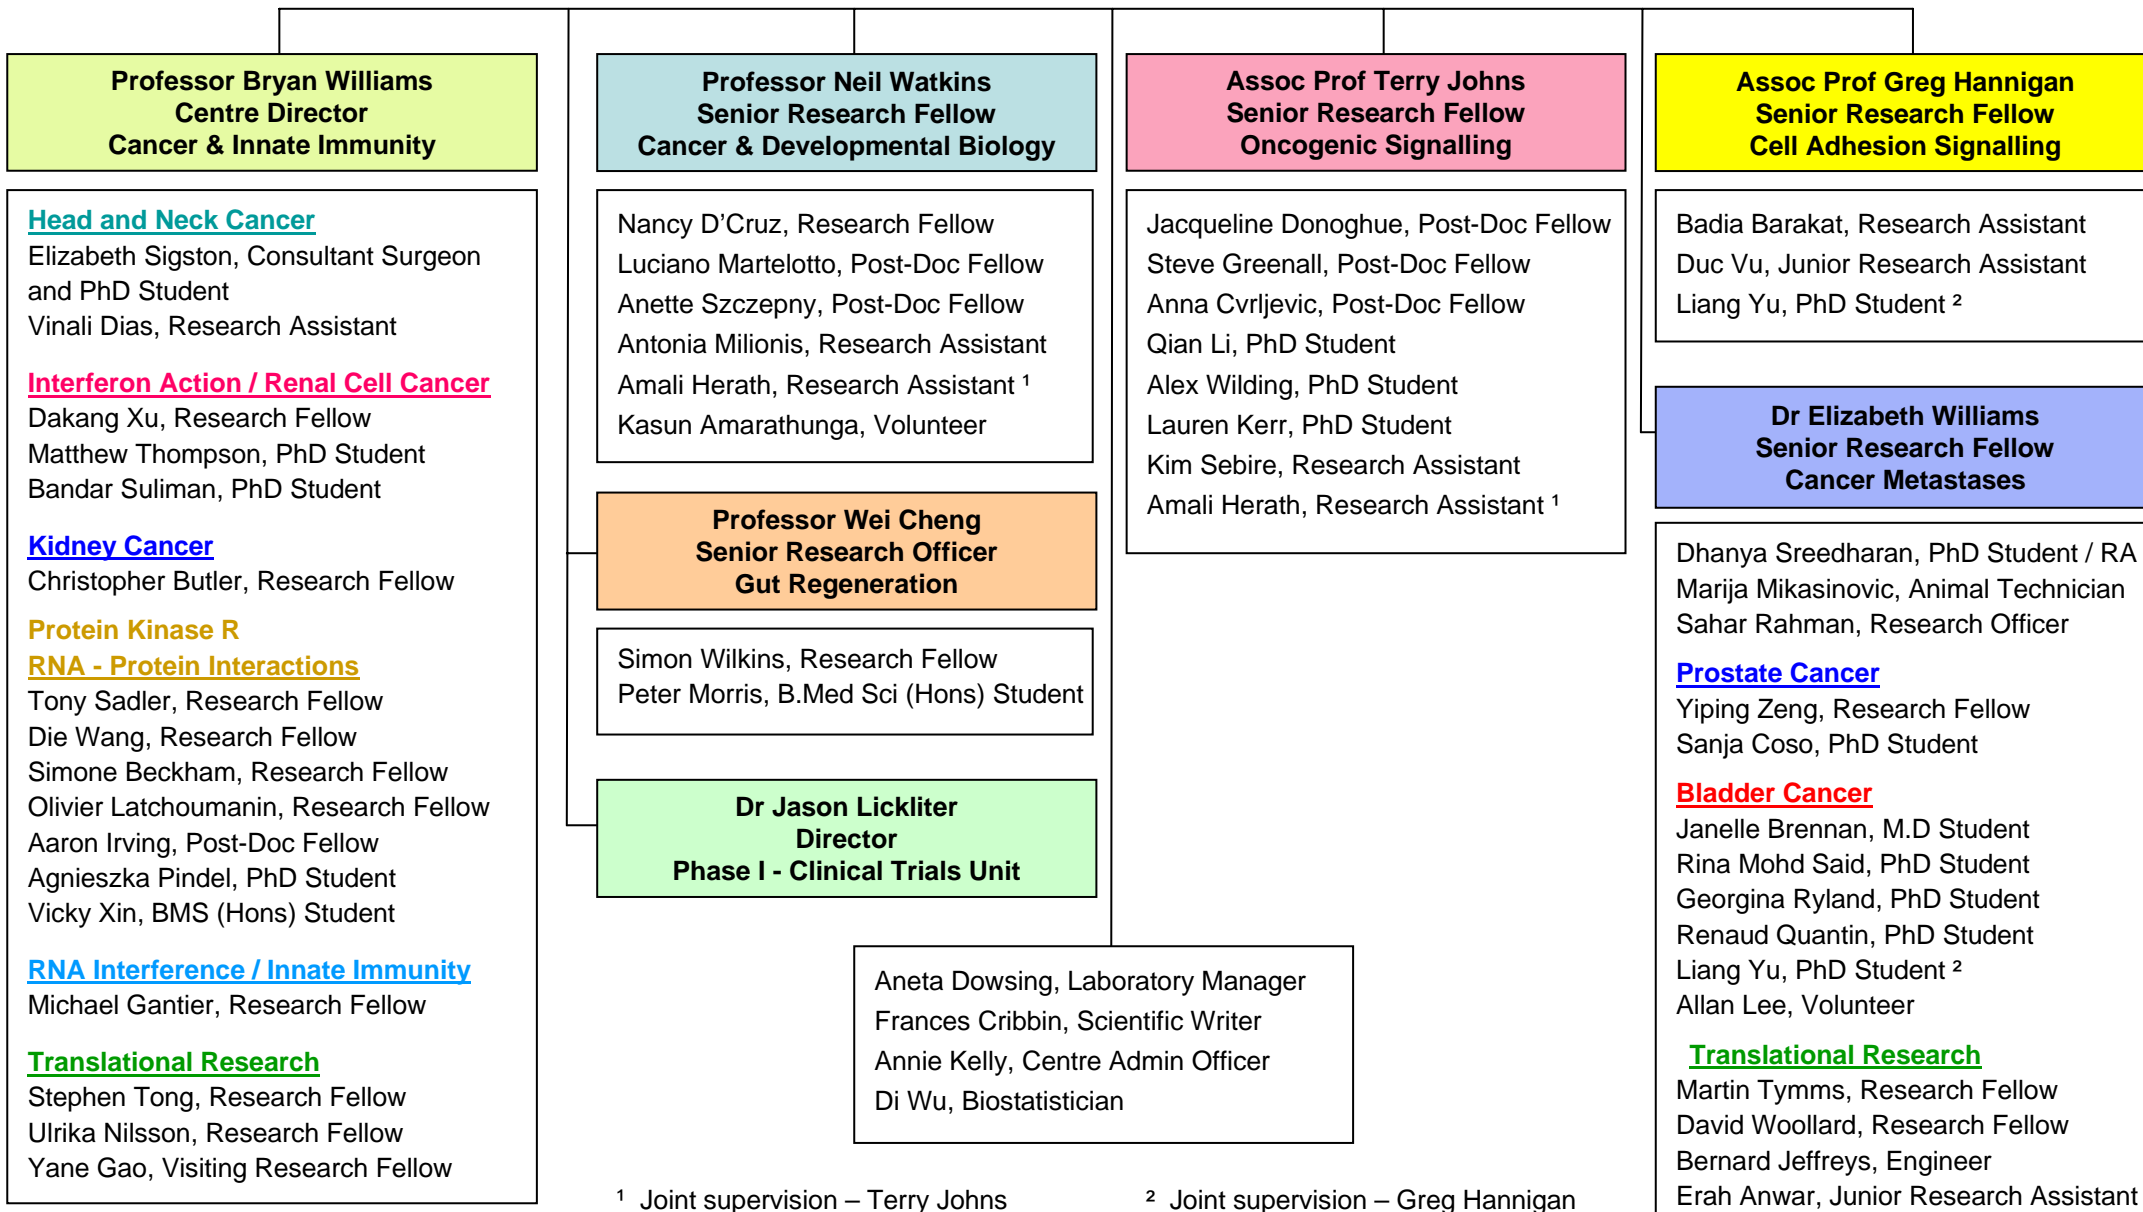

**Professor Bryan Williams**  
Institute Director and Centre Director  
Ann Geddes, Executive Assistant

**Research Groups**

<sup>1</sup> Joint supervision – Terry Johns and Neil Watkins

<sup>2</sup> Joint supervision – Greg Hannigan and Elizabeth Williams